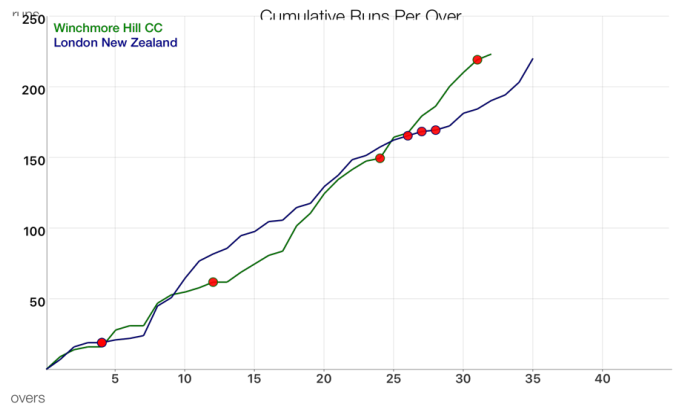

Winchmore Hill CC vs London New Zealand

Manhattan

WORM