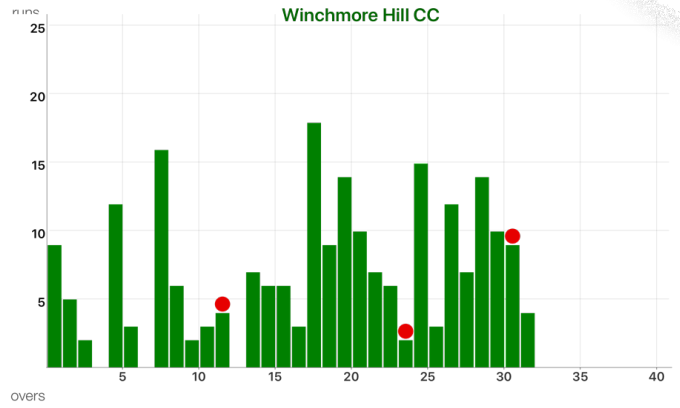

Winchmore Hill CC vs London New Zealand

Manhattan