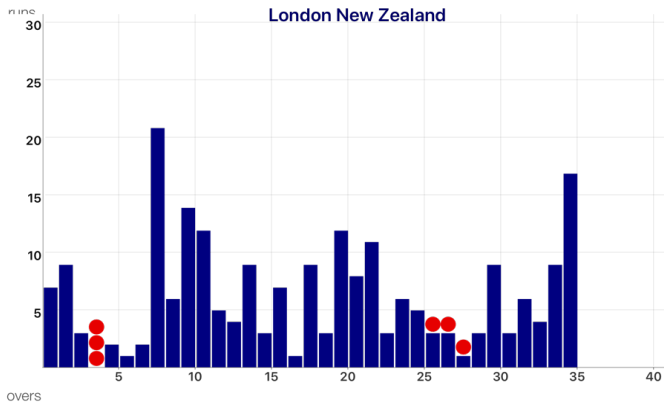

Winchmore Hill CC vs London New Zealand

Manhattan