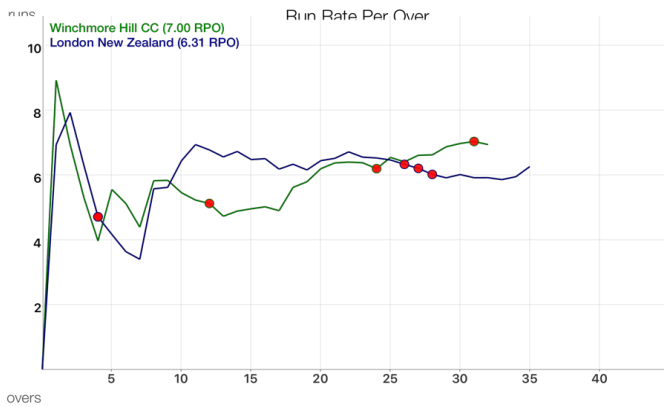

Winchmore Hill CC vs London New Zealand

Manhattan

WORM