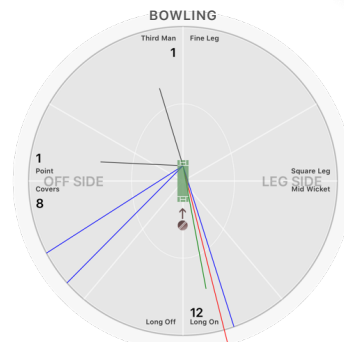

T Hester

BOWLING STATS.

Over 4.0
Maiden 1
Run 22
Wicket 1

Wide
No Ball

Econ. 5.5