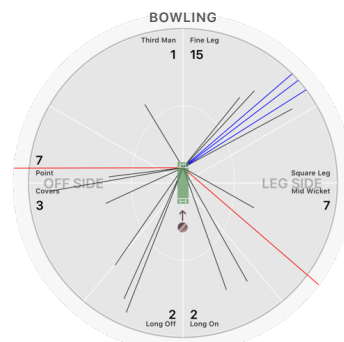

### C Park

**BOWLING STATS.**

Over 4.0  
 Maiden  
 Run 17  
 Wicket 2  
  
 Wide  
 No Ball  
  
 Econ. 4.2

### T Hester

**BOWLING STATS.**

Over 4.0  
 Maiden 1  
 Run 22  
 Wicket 1  
  
 Wide  
 No Ball  
  
 Econ. 5.5

### E Jaffe

**BOWLING STATS.**

Over 6.5  
 Maiden 1  
 Run 26  
 Wicket 4  
  
 Wide  
 No Ball  
  
 Econ. 3.8

### A Arora

**BOWLING STATS.**

Over 7.0  
 Maiden  
 Run 37  
 Wicket 2  
  
 Wide  
 No Ball  
  
 Econ. 5.3