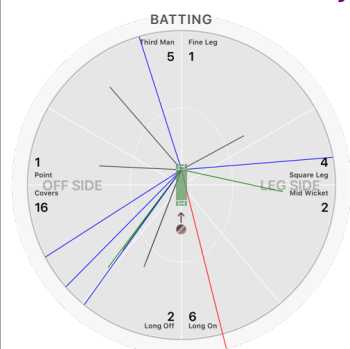

## Bowlers Stats.

| BOWLER      | TEAM | W | R  | O   | M | B  | WD | NB | CT | ST | ECON | AVG   | SR    |
|-------------|------|---|----|-----|---|----|----|----|----|----|------|-------|-------|
| 1 E Jaffe   | WPP  | 4 | 26 | 6.5 | 1 | 41 |    |    |    |    | 3.80 | 6.50  | 10.25 |
| 2 C Park    | WPP  | 2 | 17 | 4.0 |   | 24 |    |    |    |    | 4.25 | 8.50  | 12.00 |
| 3 A Luff    | WPP  | 2 | 28 | 5.0 |   | 30 |    |    |    |    | 5.60 | 14.00 | 15.00 |
| 4 A Arora   | WPP  | 2 | 37 | 7.0 |   | 42 |    |    |    |    | 5.29 | 18.50 | 21.00 |
| 5 T Hester  | WPP  | 1 | 22 | 4.0 | 1 | 24 |    |    | 1  |    | 5.50 | 22.00 | 24.00 |
| 6 J Maynard | WPP  |   | 10 | 5.0 | 2 | 30 |    |    |    |    | 2.00 |       |       |

## London New Zealand

**Nick Ratcliffe**

**BATTING STATS.**

Runs **1**  
 Balls **9**  
 0s **8**  
 1s **1**  
 2s  
 3s  
 4s  
 5s  
 6s  
 SR **11.1**

**Richard Lambie**

**BATTING STATS.**

Runs  
 Balls **1**  
 0s **1**  
 1s  
 2s  
 3s  
 4s  
 5s  
 6s  
 SR

**Sunny Nathu**

**BATTING STATS.**

Runs **37**  
 Balls **44**  
 0s **30**  
 1s **5**  
 2s **3**  
 3s  
 4s **5**  
 5s  
 6s **1**  
 SR **84.1**

**Adam Khanbai**

**BATTING STATS.**

Runs  
 Balls **1**  
 0s **1**  
 1s  
 2s  
 3s  
 4s  
 5s  
 6s  
 SR