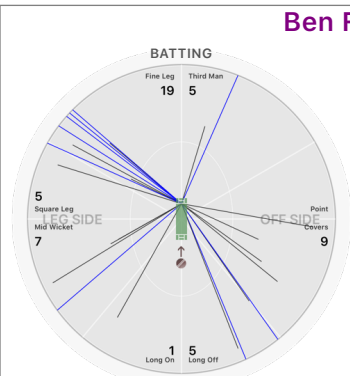

WPP vs London New Zealand

London New Zealand

Ben Fulton

BATTING STATS.

Runs **51**
Balls **53**
0s **29**
1s **15**
2s
3s
4s **9**
5s
6s
SR **96.2**