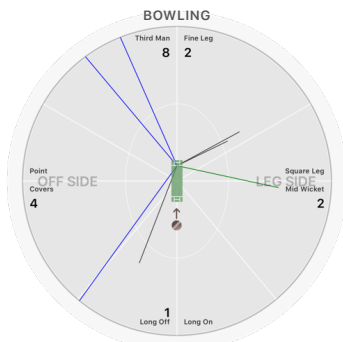

WPP vs London New Zealand

WPP

C Park

BOWLING STATS.

Over 4.0
Maiden
Run 17
Wicket 2

Wide
No Ball

Econ. 4.2