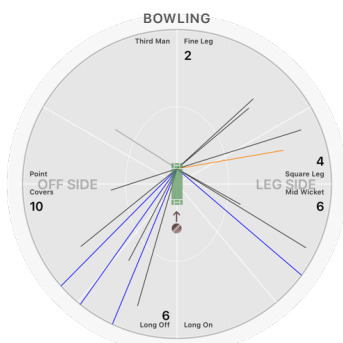

A Luff

BOWLING STATS.

Over 5.0
Maiden
Run 28
Wicket 2

Wide
No Ball

Econ. 5.6