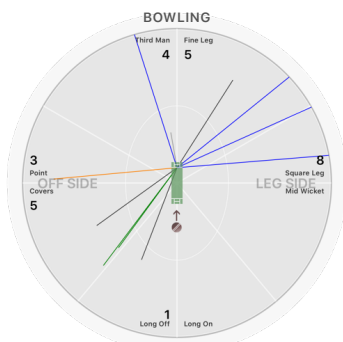

E Jaffe

BOWLING STATS.

Over 6.5
Maiden 1
Run 26
Wicket 4

Wide
No Ball

Econ. 3.8